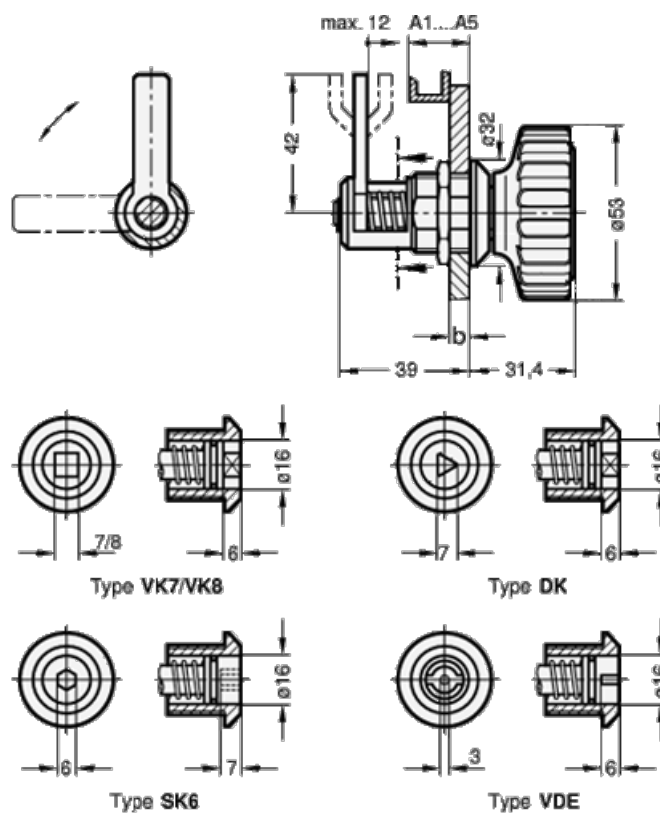

Data Sheet

Article number: 201161DKA5

Description: E+G Door lock GN 116.1-DK-A5
DK with triangular spindle (DK7)

Measures

b max = 12
Door + frame thickness = 34-46